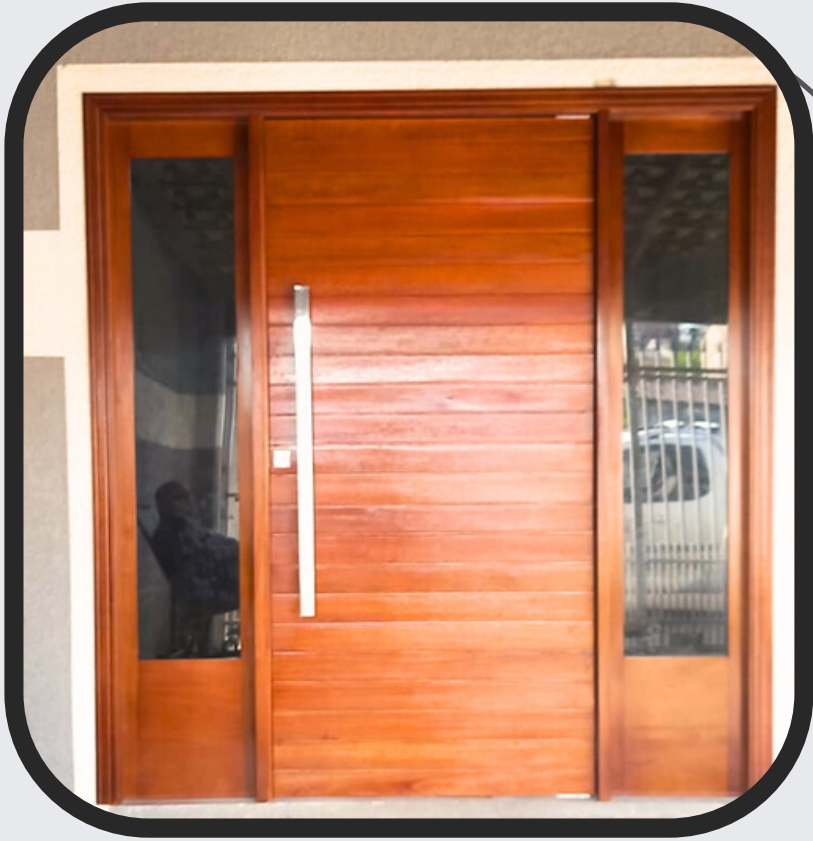

A decorative graphic element consisting of a black four-pointed starburst shape at the top, with two thin vertical lines extending downwards from its points.