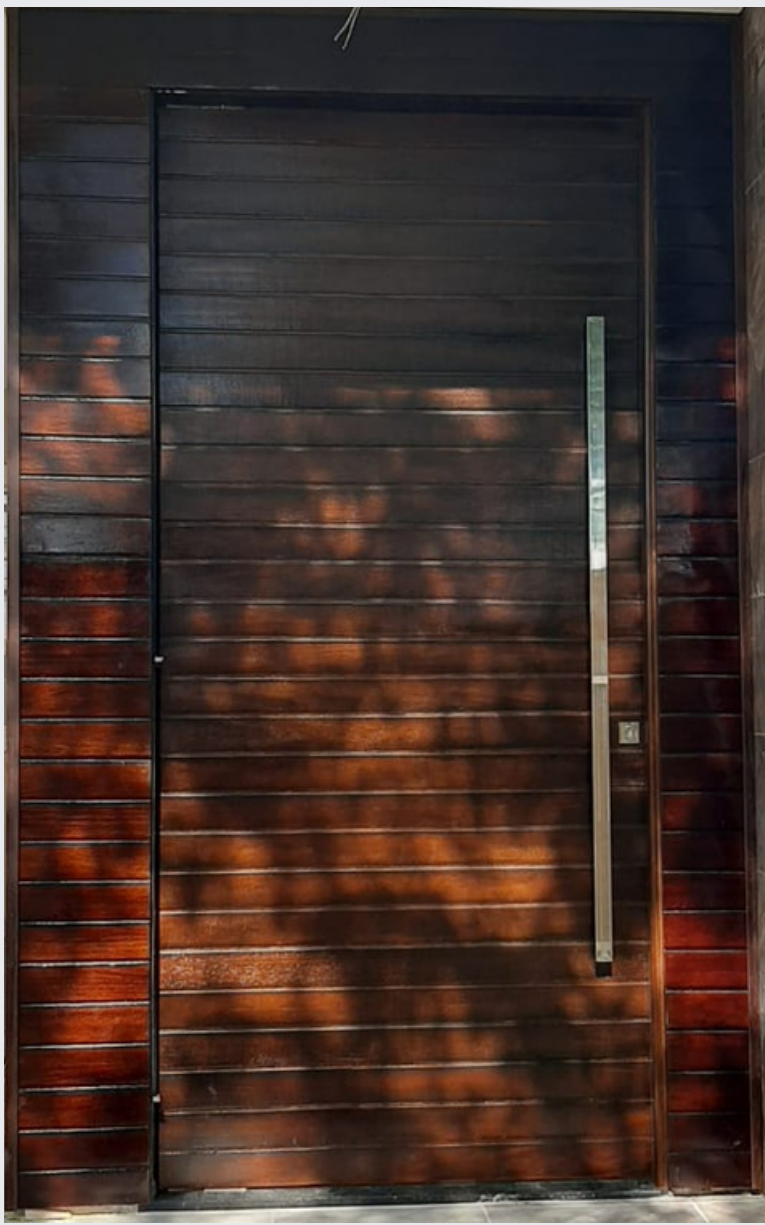

# Lambril

A decorative graphic element consisting of a black four-pointed starburst shape at the top, with two thin vertical lines extending downwards from its points.

**Madeira maçaça  
feita no cedrinho  
É a campeã de venda  
Resistente  
São pivotante  
Moderna**

A decorative graphic element consisting of a black four-pointed starburst shape at the top, with two thin vertical lines extending downwards from its points.